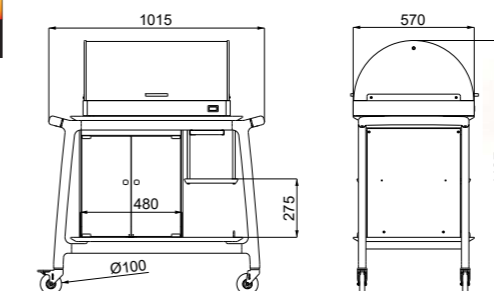

Optional - Optionals

RJ EUT2

>> PAG. 270

ARIANNA TEA

CARRELLO TE' TEA TROLLEY

Carrello per il servizio di thé e dessert in legno massello. Piano superiore dotato di spondine contenitive. La parte inferiore è suddivisa tra una vetrina in plexyglass con un ripiano neutro e uno refrigerato con piastra eutettica e 2 ripiani, di cui uno estraibile, per la gestione delle stoviglie. Due ruote con freno di serie.

Trolley for the service of tea and desserts in solid wood. The countertop is equipped by containing bars. The lower part is divided between a plexyglass showcase with a neutral shelf and a refrigerated one through one eutectic plate and 2 side shelves, one of which is extractable, for the crockery management. Two castors with brake included.

Legno Massello - Solid Wood

>> PAG. 290