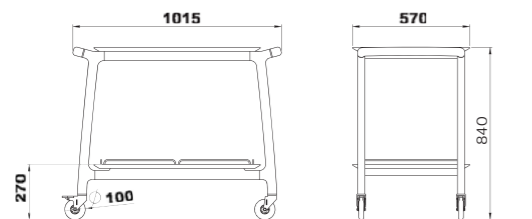

*Solid wood service 2 tiers trolley with a new and innovative line. The design look is enhanced by small and refined details like the unique shape of the shelves and tiny elegant metal parts on the pushing handles. Equipped with 4 swiveling castors.*