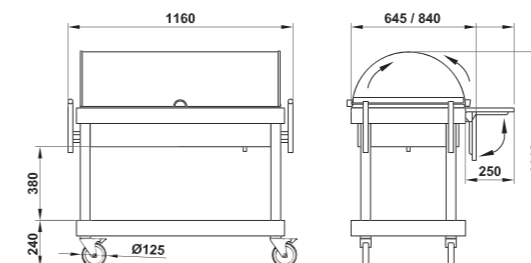

ARTEMIDE REF EUT

CARRELLO REFRIGERATO REFRIGERATED TROLLEY

Carrello refrigerato in legno massello dotato di cupola emisferica in Plexiglass a doppia apertura. Vasca in acciaio inox profonda 16cm con rubinetto di scarico. Refrigerazione tramite piastre eutettiche (2 di serie). Per il porzionamento degli alimenti il carrello è dotato di serie di un pianetto porta-piatti pieghevole. Ruote Ø125mm di cui 2 con freno. La vasca del carrello è dotata di serie di una griglia inox espositiva.

Refrigerated trolley in solid wood with double opening semi-spherical dome in Plexiglass. 16cm deep stainless steel well with drain cock. Static refrigeration through chilling packs. To help the portioning of foods, the trolley is equipped with a folding side shelf. Castors Ø 125mm, 2 with brake. The well is equipped by a stainless steel grid.

Legno Massello - Solid Wood

>> PAG. 290

Optional - Optionals

>> PAG. 270