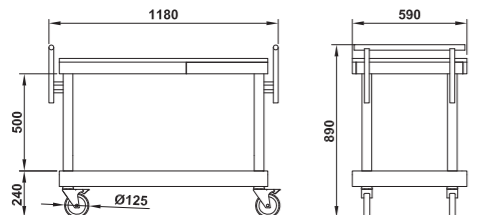

*Service trolley in stainless steel and solid wood shelves with a squared and modern look; available in 3 standard colours, other finishing on request. Sliding dish-holder and 4 swiveling castors Ø 125 mm included.*