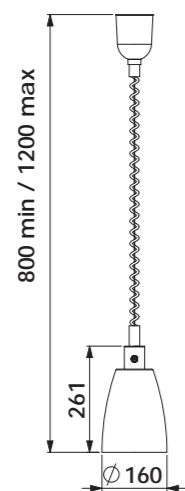

CAVO REGOLABILE
ADJUSTABLE CABLE