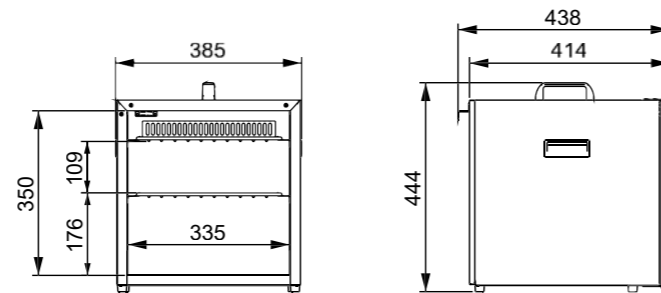

Optional - Optionals

KIT GR UK EUT/P

PREZZI OPTIONAL - OPTIONALS PRICE >> PAG. 233

PLEIADI R + PLEIADI REF